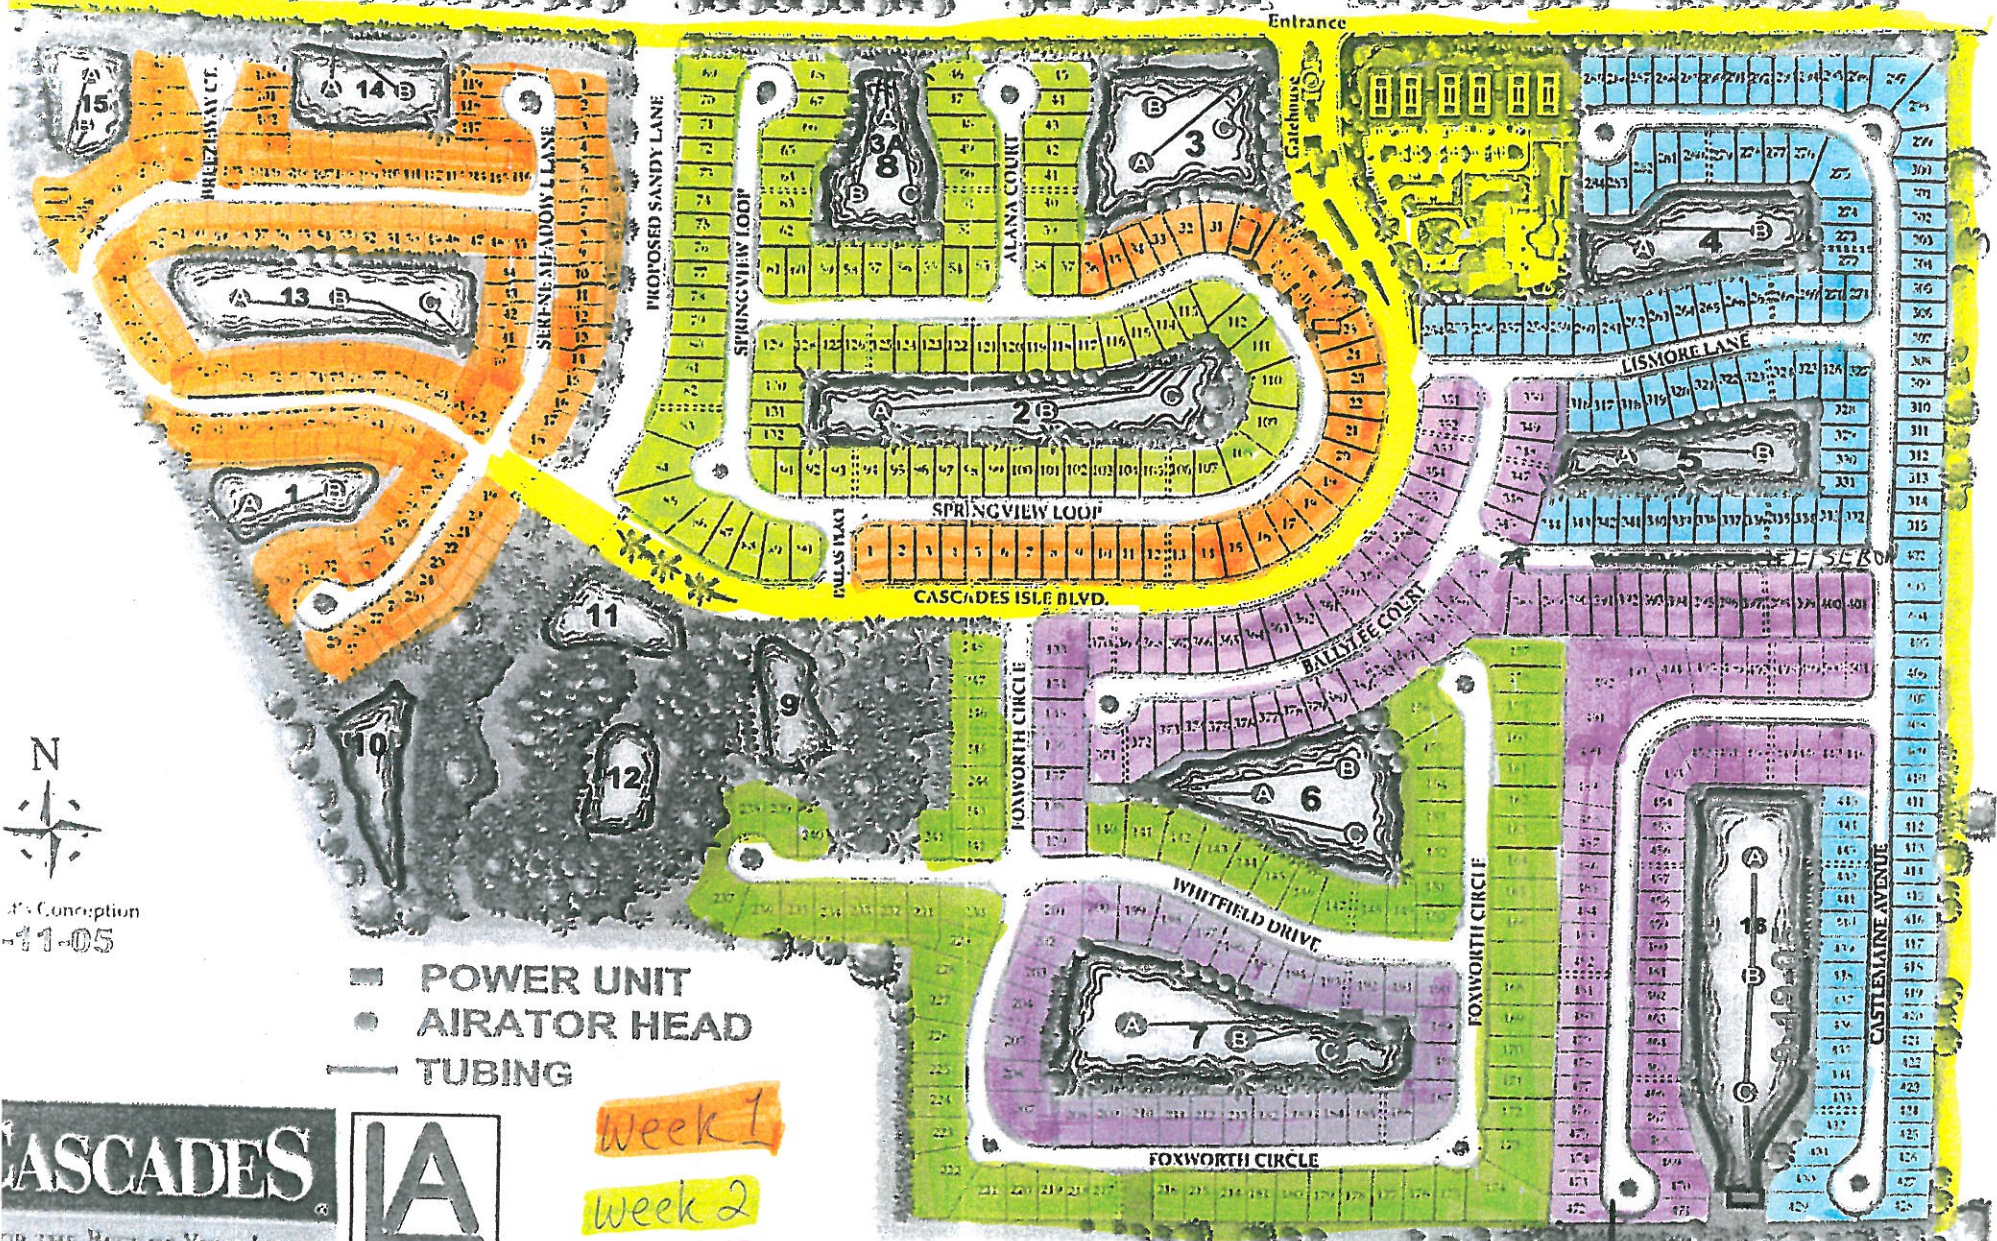

Trim Schedule

ESTERO PARKWAY

Trim Schedule

As Conception
-11-05

- POWER UNIT
- AIRATOR HEAD
- TUBING

Week 1

Week 2

Week 3

Week 4

Week 5/6

* LISERON DR.

SUN RIVER WAY