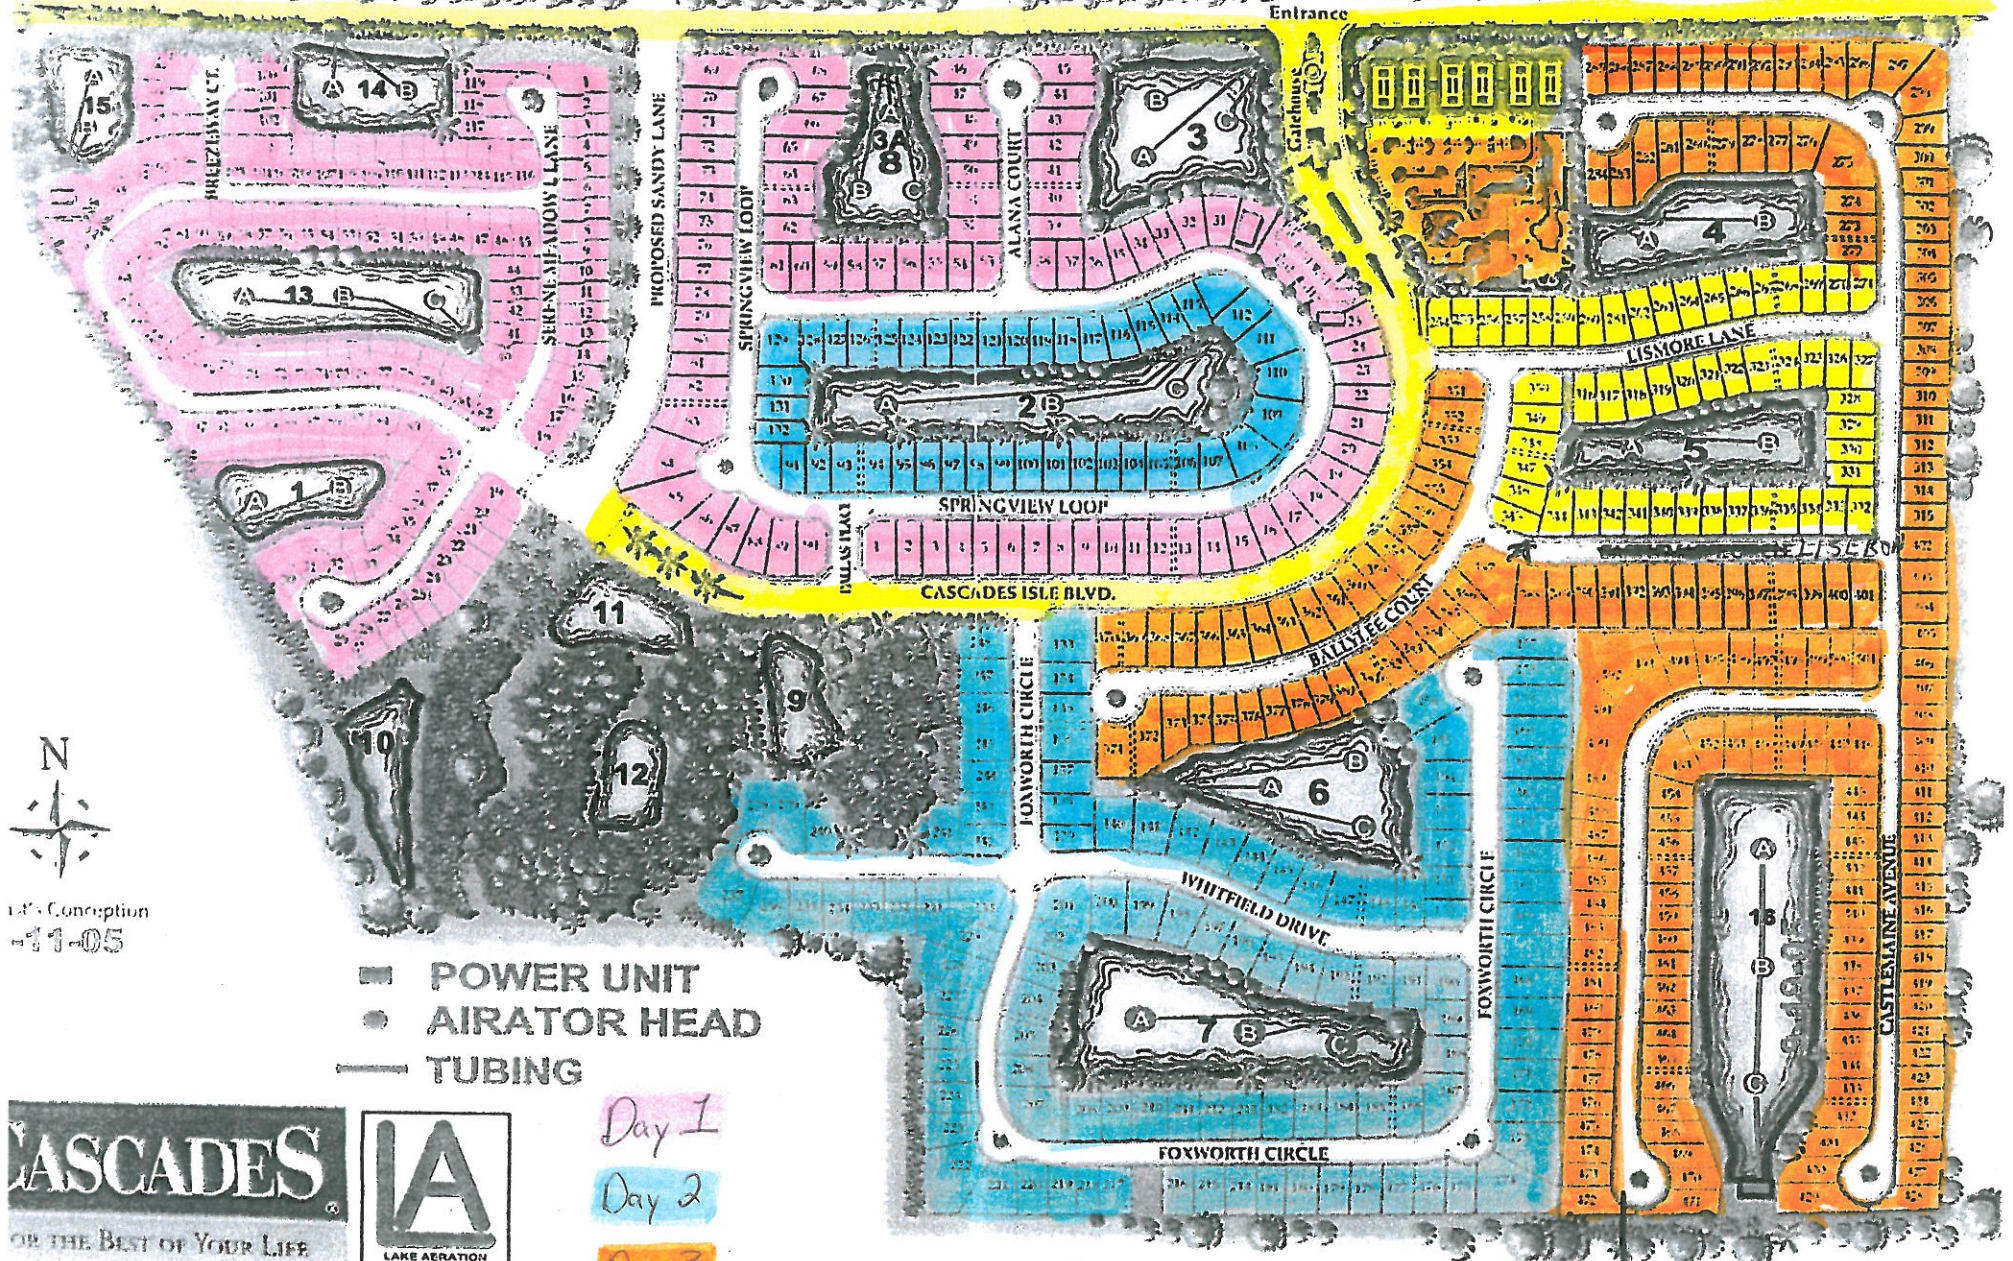

Mow Schedule

ESTERO PARKWAY

Winter Mow Schedule

L.A. Conception
-11-05

- POWER UNIT
- AIRATOR HEAD
- TUBING

- Day 1
- Day 2
- Day 3
- Day 4

* LISERON DR.

SUN RIVER WAY